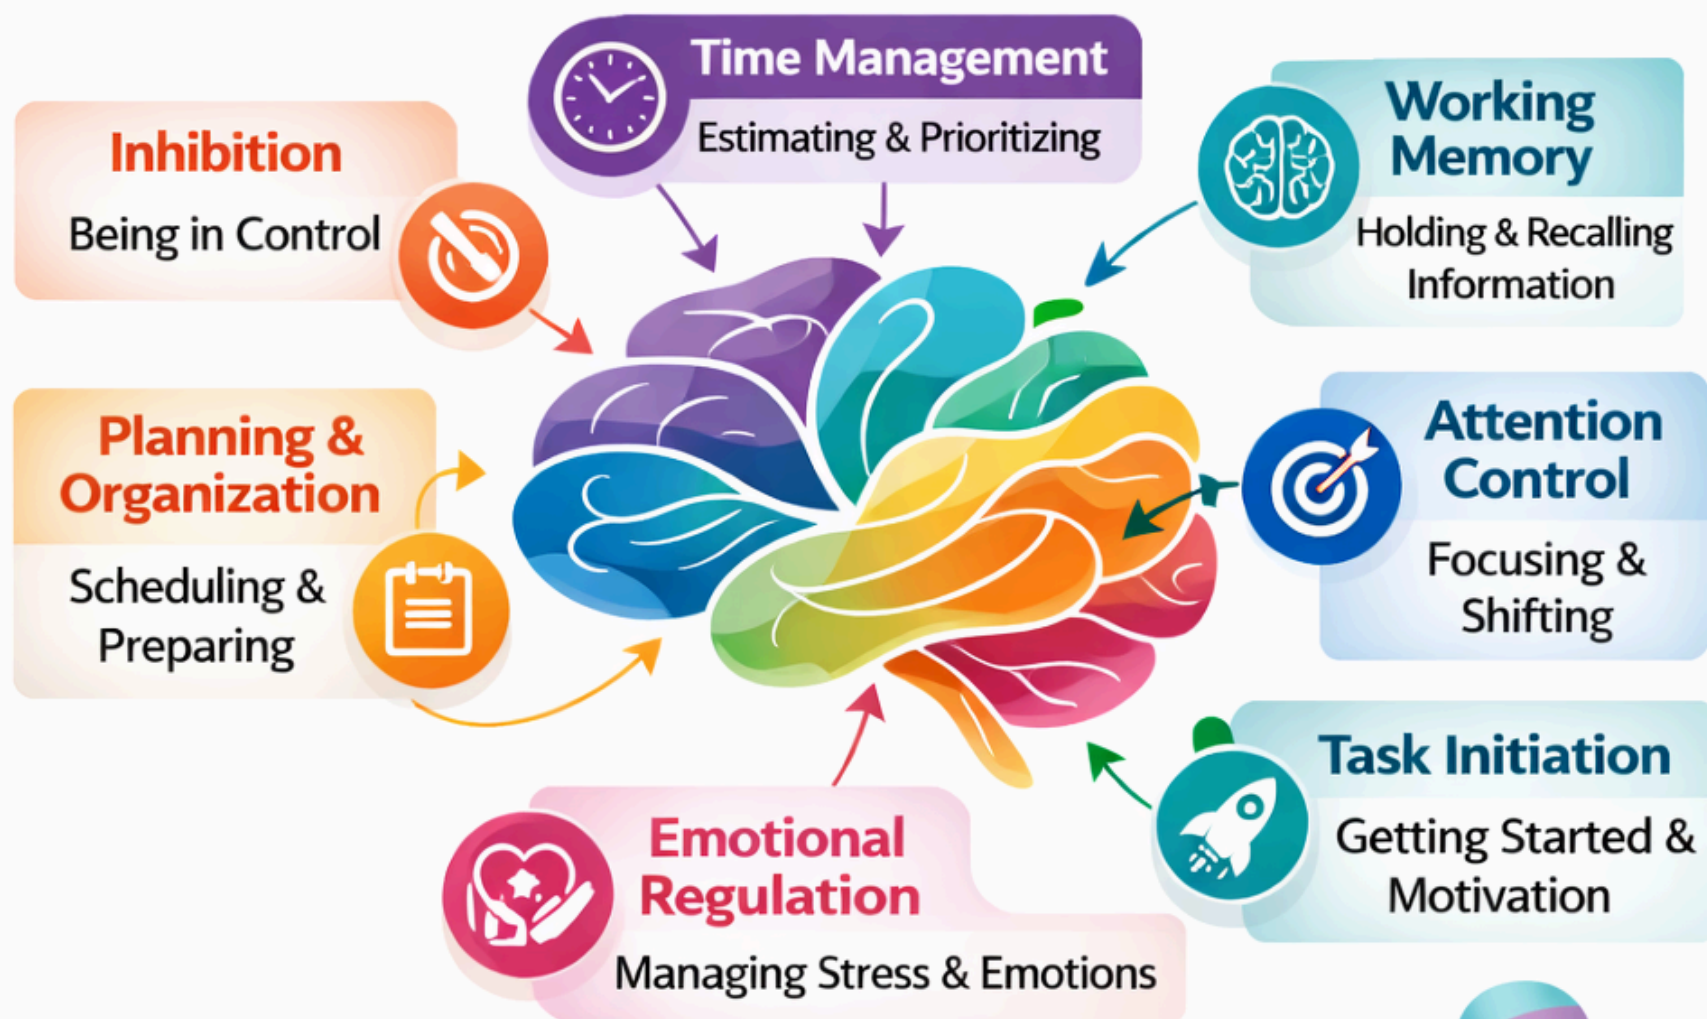

Time Blindness + ADHD

Executive Functions it takes to “be on time”

Lead with understanding and acceptance to help neurodivergent brains thrive.

Being on Time Takes “Zero Talent” – FALSE

This is **FALSE** for
Neurodivergent Brains